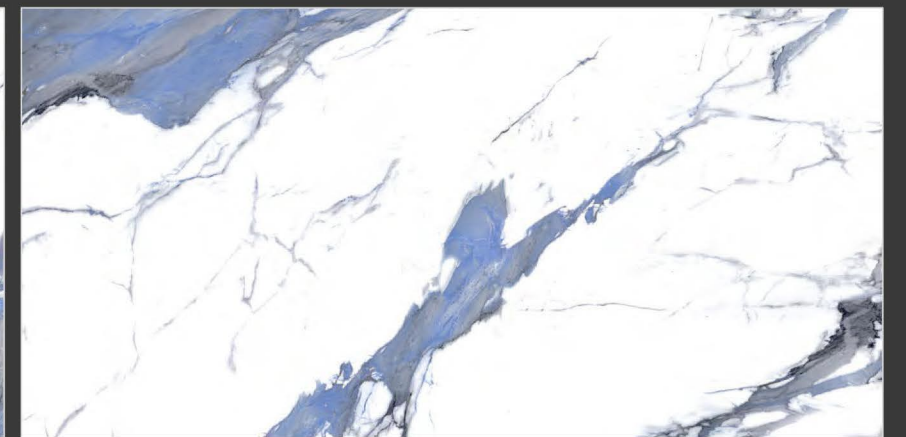

ROYAL BLUE

SIZE:
**600x
1200MM**

FINISH:
GLOSSY

RANDOM:
03