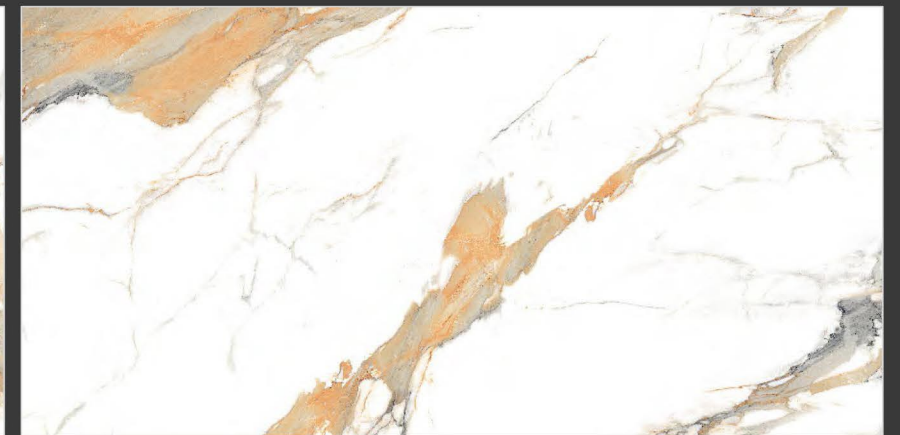

RANDOM:
03

ROYAL BLUE

STATUARIO
— COLLECTION —

ROYAL GOLD

SIZE:
**600x
1200MM**

FINISH:
GLOSSY

RANDOM:
03

ROYAL GOLD