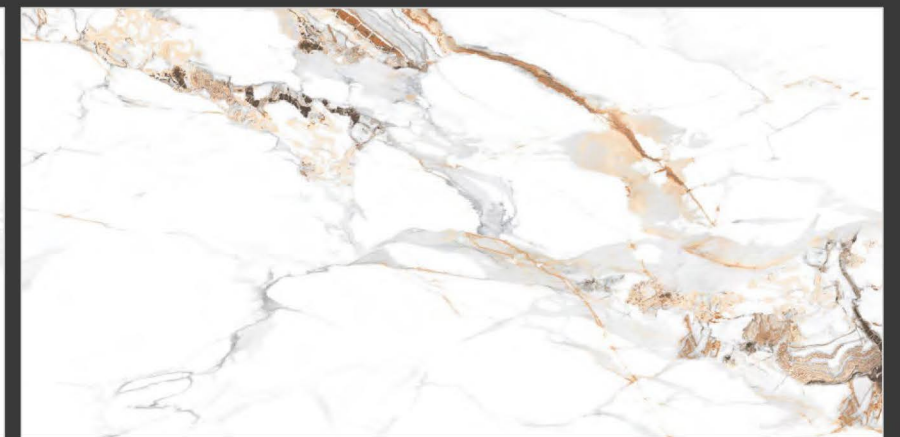

KINDER GOLD

SIZE:
**600x
1200MM**

FINISH:
GLOSSY

RANDOM:
04