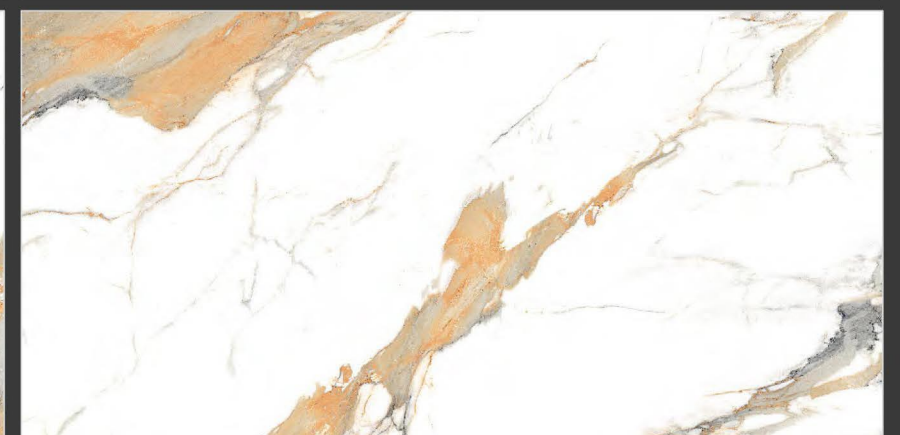

RANDOM:
03

ROYAL BLUE

STATUARIO
— COLLECTION —

ROYAL GOLD

SIZE:
**600x
1200MM**

FINISH:
GLOSSY

RANDOM:
03

ROYAL GOLD