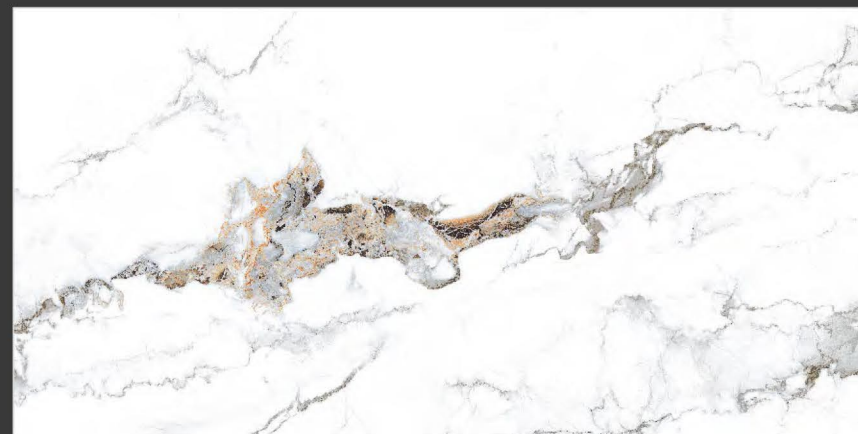

ARREZO NATURAL

SIZE:
**600x
1200MM**

FINISH:
GLOSSY

RANDOM:
04